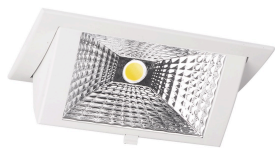

## Specifications LED Downlight Wallwasher Wally Medium White 27W 3850lm 78x100D - 840 Cool White - 238x145mm

[View Product](#)

### Technical Information

Tiltable	Yes
Technology	LED Integrated
Wattage	27
Voltage (V)	220-240
Dimmable	Not Dimmable
Colour Code	840 Cool White
Colour temperature (Kelvin)	4000 Cool White
Colour Rendering (Ra)	80-89
Colour of Light	White
Light colour options	Single Color
Driver Included	Yes
Beam Angle (degree)	78x100

Luminous Flux (Lumen)	3850
Luminous Efficacy (lm/W)	142.6
Power factor	>0.90
Installation Depth (mm)	100
Optical Cover	Glass
Product Type Category	LED Downlight

## Fixture Information

Mounting Method	Recessed
Cut out (mm)	218x125
IP-rating	IP20
Housing	Aluminium
Colour of the Fixture	White
Colour of material	White
Fixture Connection	PIP [Push-in connector and pull relief]
Series	Wally Medium