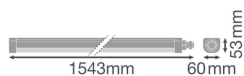

Specifications Multipack 4x Ledvance LED Waterproof Batten 50W 6100lm - 840 Cool White | 150cm

[View Product](#)

General Information

SKU	257367
EAN	8719157069113
Brand	Ledvance
Manufacturer Name	Multipack 4x DP COMP 1500 V 50W 840 IP66 PS LEDV
Any Lamp all-in warranty	5 Years
Average Lifetime (h)	75000

Technical Information

Technology	LED Integrated
Replaces (Watt)	2x58
Wattage	50
Voltage (V)	220-240
Dimmable	Not Dimmable
Colour of Light	White
Colour Code	840 Cool White
Colour temperature (Kelvin)	4000 Cool White
Colour Rendering (Ra)	80-89
Light colour options	Single Color
Luminous Flux (Lumen)	6100
Luminous Efficacy (lm/W)	123

Power factor	>0.90
Including bulb	Yes
Length	150cm
Product Type Category	LED Waterproof Batten

Fixture Information

Mounting Method	Surface
Fixture Connection	Connection unit 3-pole
Optical Cover	PC (Polycarbonate)
IP-rating	IP66
Impact Protection (IK)	IK08 - 5 joules
Operating Temperature	-20 to +45
Housing	PC (Polycarbonate)
Colour of the Fixture	White
Emergency Lighting	No Emergency Unit
Series	Compact

Dimensions

Length (mm)	1543
Width (mm)	60
Height (mm)	53

Sensor Information

Why Any-lamp?

Type of sensor No Sensor

Order from the **largest lighting specialist** in Europe

Customised quotation

Up to **7 years warranty**