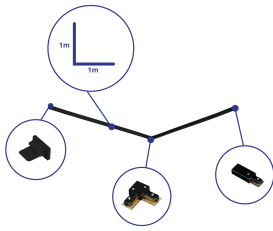

## Specifications Bright Choice Rail Set 1-Phase L 1 x 1 Meter Black | incl. End Cap, Power Connector and L - Connector

[View Product](#)

### General Information

SKU	254079
EAN	8719157064644
Brand	Bright Choice
Manufacturer Name	Complete L shaped 1-Phase Track Set Black – 1 x 1 meter incl. End Cap, Power Connector and L -Conne
Full box quantity	1
Any Lamp all-in warranty	3 Years

### Technical Information

Colour of the Fixture	Black
Product Type Category	Accessory - 1-Phase Track

### Dimensions

Length (mm)	1000
Height (mm)	20
Width (mm)	34