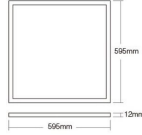

Specifications Bright Choice LED Panel
Backlit 40W 4080lm 827-865 CCT +
RGB | 60x60cm - UGR <22

[View Product](#)

General Information

SKU	252459
EAN	8719157056809
Brand	Bright Choice
Manufacturer Name	TBS165 G 4xTL5-14W/830 HFS M2 PIP S
Any Lamp all-in warranty	5 Years
Average Lifetime (h)	50000

Technical Information

Technology	LED Integrated
Replaces (Watt)	2x36
Wattage	40
Voltage (V)	220-240
Dimmable	Not Dimmable
Colour Code	827 Extra Warm White, 865 Daylight
Colour temperature (Kelvin)	2700 Extra Warm White, 6500 Daylight
Colour Rendering (Ra)	80-89
Colour of Light	RGBW
Light colour options	CCT, RGB
Luminous Flux (Lumen)	4080
Luminous Efficacy (lm/W)	102

Dimensions

LED panel size	60x60cm
----------------	---------

Sensor Information

Type of sensor	No Sensor
----------------	-----------

Why Any-lamp?

 Order from the **largest lighting specialist** in Europe  **Customised** quotation