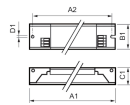

General

Full box quantity 12

General Information

SKU	156948
EAN	8711500999238
Brand	Philips
Manufacturer Name	HF-P 2 14-35 TL5 HE III 220-240V
Energy efficiency class	A
Any Lamp all-in warranty	1 Year

Technical Information

Technology	Accessory
Wattage	0
Ballast	Electronic (HF) without starter
Ballast for bulb type	TL5
Average Lifetime (h)	0
Maximum Wattage Rating	35
Suitable for bulb type	TL5
Dimmable	Not Dimmable
Fixture Connection	Wago 251
Amount of bulbs required	2