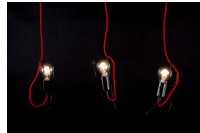

Specifications Emibig Pendant Bobi Steel Black | Suitable for 3x E27 - Max 15W

[View Product](#)

General Information

SKU	259459
EAN	5901738889040
Brand	Emibig
Manufacturer Name	BOBI 3 BLACK
Any Lamp all-in warranty	5 Years
Application Area	Living Room, Decorative, Hospitality

Technical Information

Technology	Fixture with Socket
Voltage (V)	220-240
Wattage	15
Dimmable	Dimmable when using a Dimmable Bulb
Suitable for	E27
Including bulb	No
Amount of bulbs required	3
Maximum Wattage Rating	15
Tiltable	No
Mounting Method	Pendant
Emergency Lighting	No Emergency Unit
Product Type Category	Decorative Lighting with Socket

Fixture Information

IP-rating	IP20
Colour of the Fixture	Black
Housing	Steel
Series	Bobi

Dimensions

Length (mm)	650
Width (mm)	140
Height (mm)	600
Diameter (mm)	2000

Sensor Information

Type of sensor	No Sensor
----------------	-----------