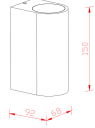

[View Product](#)

General Information

SKU	250630
EAN	5430004236023
Brand	D'Lite
Manufacturer Name	Vossem Aluminium body, clear glass diffuser, 220-240V/50-60Hz, 2xGU10 lampholder max:35W, bulb exclu
Any Lamp all-in warranty	2 Years

Technical Information

Technology	Fixture with Socket
Dimmable	Not Dimmable
Suitable for	GU10
Including bulb	No
Amount of bulbs required	2
Tiltable	No
Mounting Method	Wall mounted
Product Type Category	Decorative Lighting with Socket

Fixture Information

Fixture Connection	Cable
IP-rating	IP54