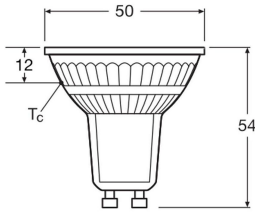

## Specifications Ledvance LED Reflector GU10 PAR16 2.4W 230lm 36d - 840 Cool White | Replaces 35W

[View Product](#)

### Technical Information

|                             |                 |
|-----------------------------|-----------------|
| Technology                  | LED             |
| Product Type Category       | GU10 LED        |
| Replaces (Watt)             | 35              |
| Voltage (V)                 | 220-240         |
| Wattage                     | 2.4             |
| Beam Angle (degree)         | 36              |
| Dimmable                    | Not Dimmable    |
| Cap / Base                  | GU10            |
| Colour Code                 | 840 Cool White  |
| Colour temperature (Kelvin) | 4000 Cool White |

## Dimensions

|               |           |
|---------------|-----------|
| Length (mm)   | 54        |
| Diameter (mm) | 50        |
| Shape         | Reflector |
| Exact shape   | PAR16     |