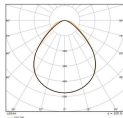

Specifications Ledvance LED Panel Eco  
36W 3600lm - 830 Warm White |  
60X60cm - UGR <19

[View Product](#)

## Dimensions

LED panel size	60x60cm
Length (mm)	595
Width (mm)	595
Height (mm)	32