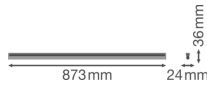

Specifications Ledvance LED Batten Linear Compact High Output 15W
1500lm - 830 Warm White | 90cm

[View Product](#)

General Information

SKU	234127
EAN	4058075106239
Brand	Ledvance
Manufacturer Name	LN COMP HO 900 15W/3000K
Any Lamp all-in warranty	5 Years
Average Lifetime (h)	50000

Technical Information

Technology	LED Integrated
Replaces (Watt)	1x21
Wattage	15
Voltage (V)	220-240
Dimmable	Not Dimmable
Colour of Light	White
Colour Code	830 Warm White
Colour temperature (Kelvin)	3000 Warm White
Colour Rendering (Ra)	80-89
Light colour options	Single Color
Luminous Flux (Lumen)	1500
Luminous Efficacy (lm/W)	100
Power factor	>0.50
Including bulb	Yes

Suitable for Outdoor	No
Length	90cm
Product Type Category	LED Batten

Fixture Information

Mounting Method	Surface
IP-rating	IP20
Impact Protection (IK)	IK03 - 0.35 joule
Housing	PC (Polycarbonate)
Colour of the Fixture	White
Colour of material	White
Emergency Lighting	No Emergency Unit
Series	Linear

Dimensions

Length (mm)	873
Width (mm)	24
Height (mm)	36

Sensor Information

Type of sensor	No Sensor
----------------	-----------

Why Any-lamp?

 Order from the **largest lighting specialist** in Europe  **Customised** quotation