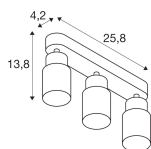

[View Product](#)

General Information

SKU	260585
EAN	4024163294065
Brand	SLV
Manufacturer Name	PURI 2.0 Tube, wand- en plafondopbouwarmatuur, long, 3x max. 6W GU10,
Any Lamp all-in warranty	5 Years
Average Lifetime (h)	0

Technical Information

Technology	Fixture with Socket
Voltage (V)	220-240
Wattage	0
Dimmable	Dimmable when using a Dimmable Bulb
Suitable for	GU10
Including bulb	No
Amount of bulbs required	3
Maximum Wattage Rating	6
Luminous Flux (Lumen)	0
Tiltable	Yes
Mounting Method	Ceiling, Wall mounted
Emergency Lighting	No Emergency Unit