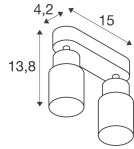

[View Product](#)

General Information

SKU	260616
EAN	4024163293648
Brand	SLV
Manufacturer Name	PURI 2.0 Tube, wand- en plafondopbouwarmatuur, long, 2x max. 6W GU10,
Any Lamp all-in warranty	5 Years
Average Lifetime (h)	0

Technical Information

Technology	Fixture with Socket
Voltage (V)	220-240
Wattage	0
Dimmable	Dimmable when using a Dimmable Bulb
Suitable for	GU10
Including bulb	No
Amount of bulbs required	2
Maximum Wattage Rating	6
Luminous Flux (Lumen)	0
Tiltable	Yes
Mounting Method	Ceiling, Wall mounted
Emergency Lighting	No Emergency Unit