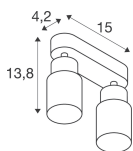

[View Product](#)

General Information

SKU	260619
EAN	4024163293631
Brand	SLV
Manufacturer Name	PURI 2.0 Tube, wand- en plafondopbouwarmatuur, long, 2x max. 6W GU10,
Any Lamp all-in warranty	5 Years
Average Lifetime (h)	0

Technical Information

Technology	Fixture with Socket
Voltage (V)	220-240
Wattage	0
Dimmable	Dimmable when using a Dimmable Bulb
Suitable for	GU10
Including bulb	No
Amount of bulbs required	2
Maximum Wattage Rating	6
Luminous Flux (Lumen)	0
Tiltable	Yes
Mounting Method	Ceiling, Wall mounted
Emergency Lighting	No Emergency Unit