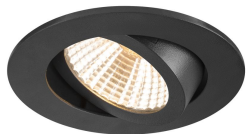

## Specifications SLV New Tria 68 Spot Aluminium Black Round 8.3W 705lm 38D - 927 Extra Warm White | Cutout 68mm - Best Colour Rendering - Dimmable

[View Product](#)

### General Information

SKU	255628
EAN	4024163277815
Brand	SLV
Manufacturer Name	NEW TRIA 68 rec. ceiling light 2700K 38° IP 20 round BK
Any Lamp all-in warranty	5 Years
Average Lifetime (h)	50000

## Fixture Information

Mounting Method	Recessed
Cut out (mm)	68
Optical Cover	Other
IP-rating	IP20
Operating Temperature	-20 to +35
Housing	Aluminium
Colour of the Fixture	Black
Emergency Lighting	No Emergency Unit
Tiltable	No
Fixture Connection	PI [Push-in connector 3-pole]
Series	New Tria