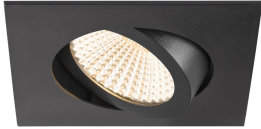

Specifications SLV New Tria 68 Spot Aluminium Black Square 8.3W 705lm 60D - 927 Extra Warm White | Cutout 68mm - Best Colour Rendering - Dimmable

[View Product](#)

General Information

SKU	255662
EAN	4024163277716
Brand	SLV
Manufacturer Name	NEW TRIA 68 rec. ceiling light 2700K 60° IP 20 square BK
Any Lamp all-in warranty	5 Years
Average Lifetime (h)	50000

Technical Information

Technology	LED Integrated
Wattage	8.3
Voltage (V)	220-240
Dimmable	Dimmable
Colour Code	927 Extra Warm White
Colour temperature (Kelvin)	2700 Extra Warm White
Colour Rendering (Ra)	90-99
Colour of Light	White
Light colour options	Single Color
Luminous Flux (Lumen)	705
Luminous Efficacy (lm/W)	84.9
Beam Angle (degree)	60

Product Type Category LED spotlight

Fixture Information

Mounting Method	Recessed
Cut out (mm)	68
Optical Cover	Other
IP-rating	IP20
Operating Temperature	-20 to +35
Housing	Aluminium
Colour of the Fixture	Black
Emergency Lighting	No Emergency Unit
Tiltable	No
Fixture Connection	PI [Push-in connector 3-pole]
Series	New Tria