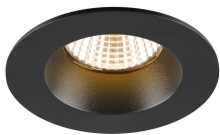

Specifications SLV New Tria 68 Spot Aluminium Black Round 8.3W 460lm 38D - 927 Extra Warm White | Cutout 68mm - Best Colour Rendering - Dimmable

[View Product](#)

General Information

SKU	255688
EAN	4024163277617
Brand	SLV
Manufacturer Name	NEW TRIA 68 rec. ceiling light 2700K 38° IP 20 / IP 65 round BK
Any Lamp all-in warranty	5 Years
Average Lifetime (h)	50000

Technical Information

Technology	LED Integrated
Wattage	8.3
Voltage (V)	220-240
Dimmable	Dimmable
Colour Code	927 Extra Warm White
Colour temperature (Kelvin)	2700 Extra Warm White
Colour Rendering (Ra)	90-99
Colour of Light	White
Light colour options	Single Color
Luminous Flux (Lumen)	460
Luminous Efficacy (lm/W)	55.4
Beam Angle (degree)	38

Product Type Category LED spotlight

Fixture Information

Mounting Method	Recessed
Cut out (mm)	68
Optical Cover	Other
IP-rating	IP20
Operating Temperature	-20 to +35
Housing	Aluminium
Colour of the Fixture	Black
Emergency Lighting	No Emergency Unit
Tiltable	No
Fixture Connection	PI [Push-in connector 3-pole]
Series	New Tria