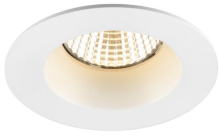

Specifications SLV New Tria 68 Spot Aluminium White Round 8.3W 570lm 38D - 930 Warm White | Cutout 68mm - Best Colour Rendering - Dimmable

[View Product](#)

General Information

SKU	255693
EAN	4024163277600
Brand	SLV
Manufacturer Name	NEW TRIA 68 rec. ceiling light 3000K 38° IP 20 / IP 65 round WH
Any Lamp all-in warranty	5 Years
Average Lifetime (h)	50000

Technical Information

Technology	LED Integrated
Wattage	8.3
Voltage (V)	220-240
Dimmable	Dimmable
Colour Code	930 Warm White
Colour temperature (Kelvin)	3000 Warm White
Colour Rendering (Ra)	90-99
Colour of Light	White
Light colour options	Single Color
Luminous Flux (Lumen)	570
Luminous Efficacy (lm/W)	68.7
Beam Angle (degree)	38

Product Type Category LED spotlight

Fixture Information

Mounting Method	Recessed
Cut out (mm)	68
Optical Cover	Other
IP-rating	IP20
Operating Temperature	-20 to +35
Housing	Aluminium
Colour of the Fixture	White
Emergency Lighting	No Emergency Unit
Tiltable	No
Fixture Connection	PI [Push-in connector 3-pole]
Series	New Tria