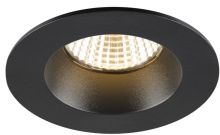

Specifications SLV New Tria 68 Spot Aluminium Black Round 8.3W 500lm 38D - 930 Warm White | Cutout 68mm - Best Colour Rendering - Dimmable

[View Product](#)

General Information

SKU	255697
EAN	4024163277594
Brand	SLV
Manufacturer Name	NEW TRIA 68 rec. ceiling light 3000K 38° IP 20 / IP 65 round BK
Any Lamp all-in warranty	5 Years
Average Lifetime (h)	50000

Technical Information

Technology	LED Integrated
Wattage	8.3
Voltage (V)	220-240
Dimmable	Dimmable
Colour Code	930 Warm White
Colour temperature (Kelvin)	3000 Warm White
Colour Rendering (Ra)	90-99
Colour of Light	White
Light colour options	Single Color
Luminous Flux (Lumen)	500
Luminous Efficacy (lm/W)	60.2
Beam Angle (degree)	38

Product Type Category LED spotlight

Fixture Information

Mounting Method	Recessed
Cut out (mm)	68
Optical Cover	Other
IP-rating	IP20
Operating Temperature	-20 to +35
Housing	Aluminium
Colour of the Fixture	Black
Emergency Lighting	No Emergency Unit
Tiltable	No
Fixture Connection	PI [Push-in connector 3-pole]
Series	New Tria